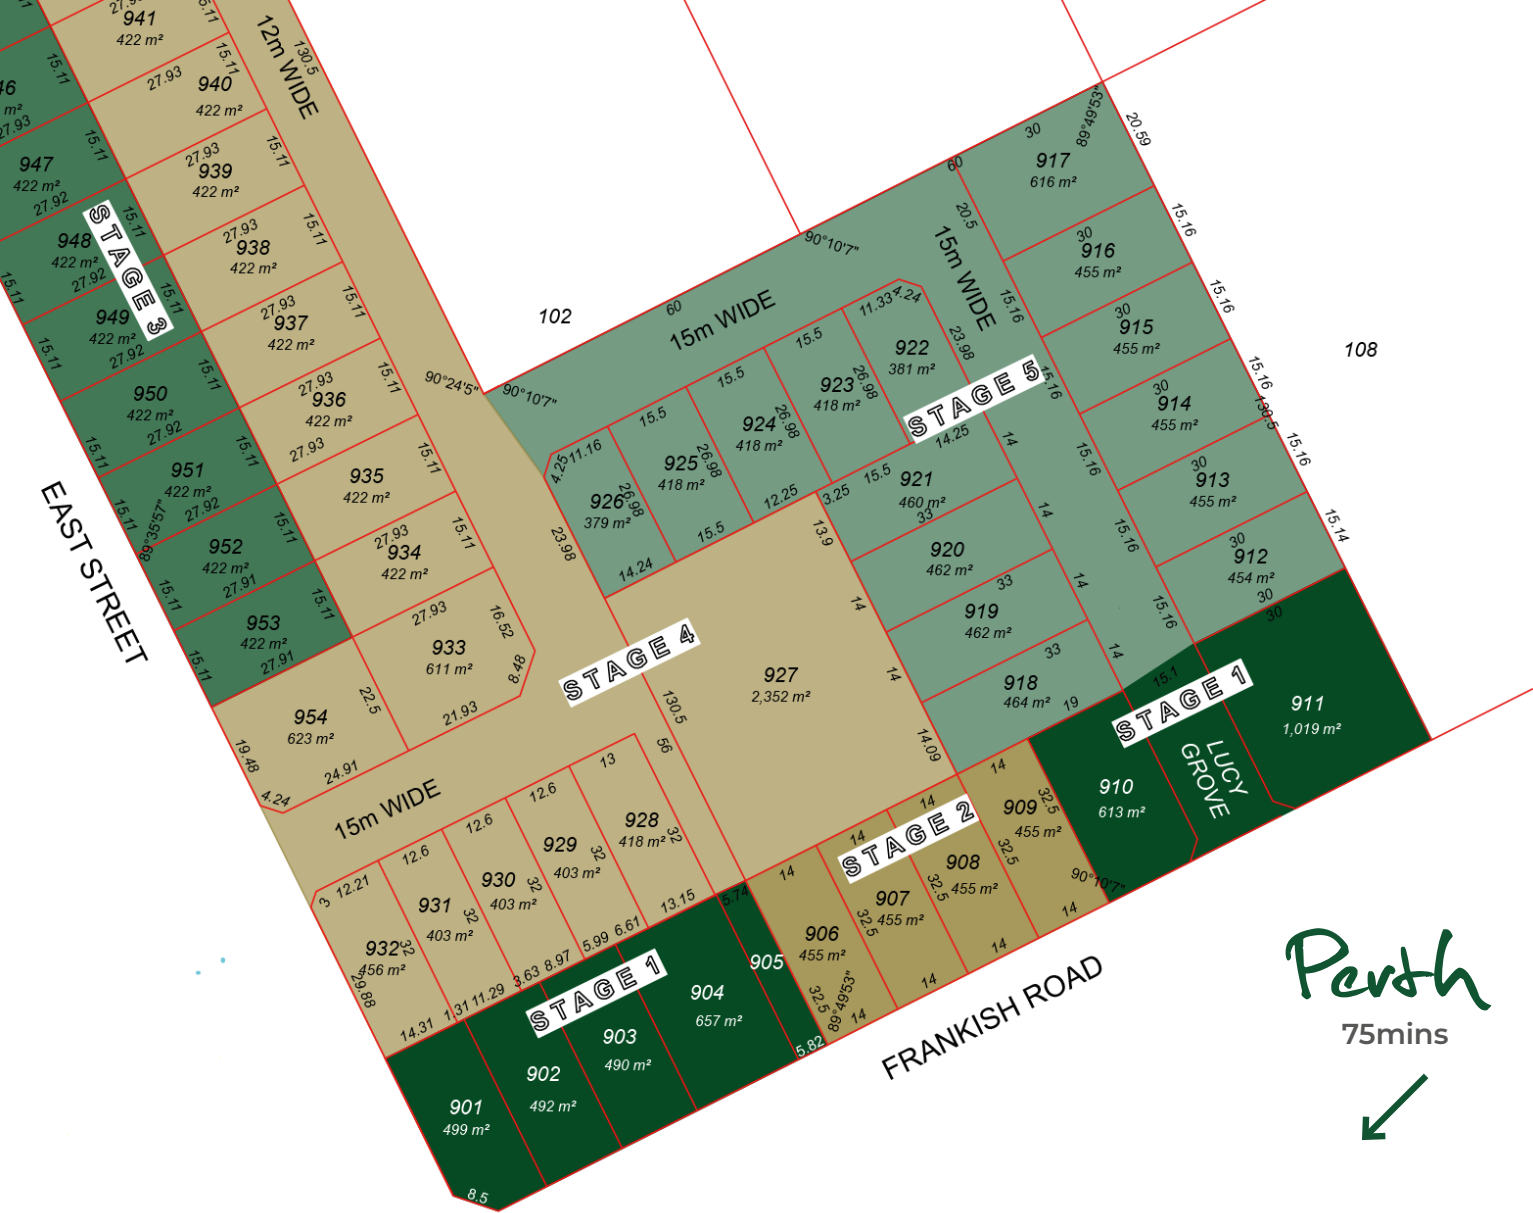

Included with every lot:

NBN Connectivity

Frontyard Landscaping*

Front & Rear Colorbond Fencing

*to the value of \$1,500

SHOPS | PARKS | SCHOOLS | CAFES & RESTAURANTS | ESTABLISHED COMMUNITY

cedar estate
NORTHAM